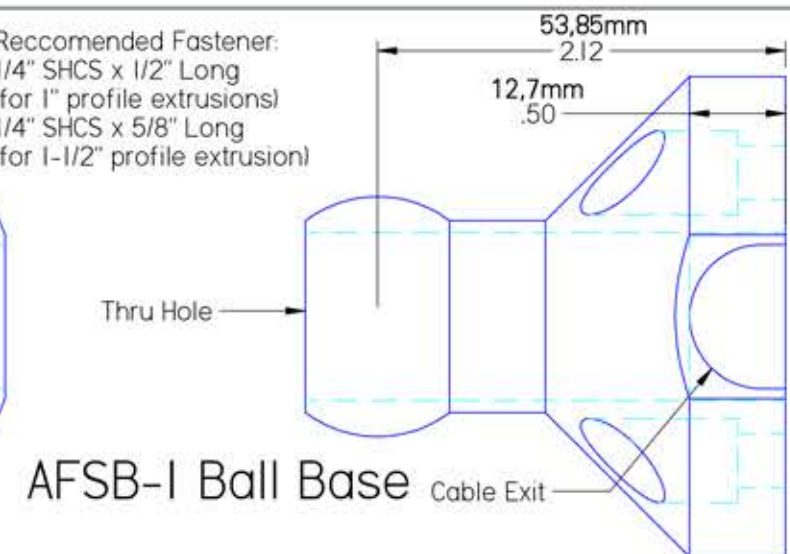

AFSB-4 Button Base

AFSB-1 Ball Base

AFSB-3 Ball Adapter

AFSB-3-\* Link

AFSB-2 Knuckle

AFSB-5 Adapter

Werte ohne Einheitsangabe sind in Zoll (Inch)

This print is property of Swivel-Link and is loaned to the recipient subject to return upon demand. Contents are copyrighted and must not be reproduced in any way without written permission from Swivel-Link.