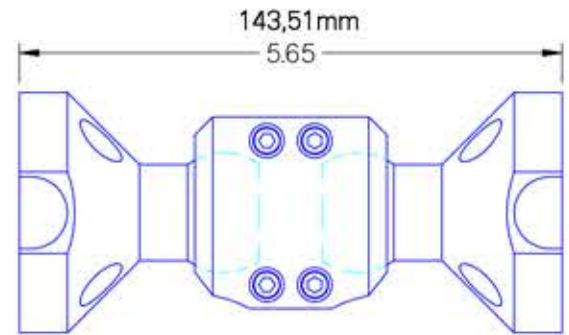

AFSB-4 Button Base

AFSB-1 Ball Base

AFSB-3 Ball Adapter

AFSB-3-\* Link

AFSB-2 Knuckle

AFSB-5 Adapter

Werte ohne Einheitsangabe sind in Zoll (Inch)

This print is property of Swivel-Link and is loaned to the recipient subject to return upon demand. Contents are copyrighted and must not be reproduced in any way without written permission from Swivel-Link.