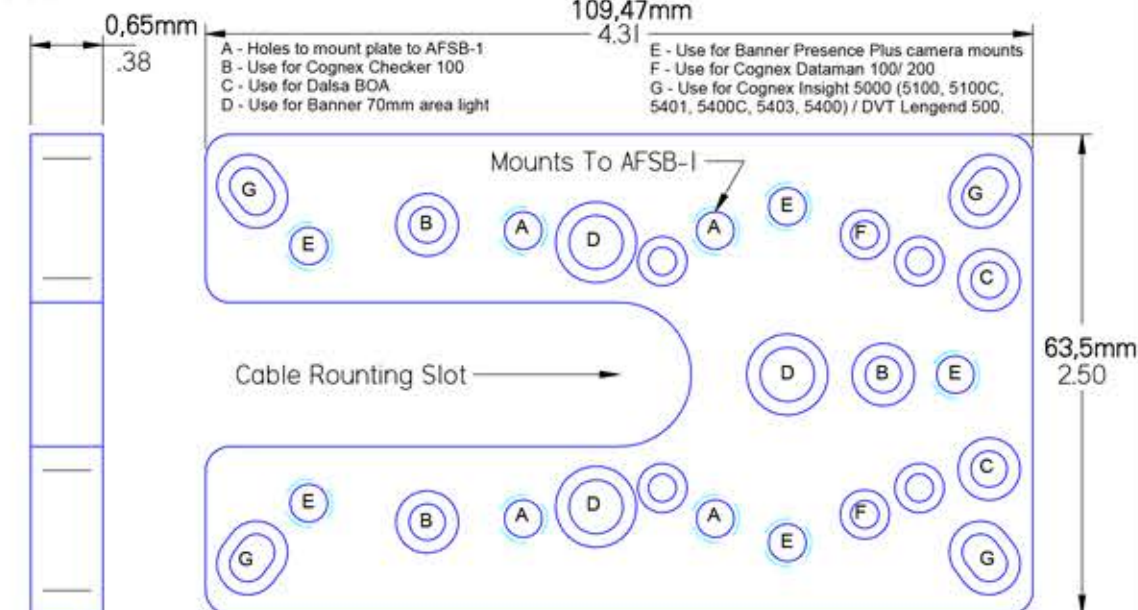

AFSB-4 Button Base

AFSB-1 Ball Base

AFSB-3 Ball Adapter

AFSB-3-\* Link

AFSB-2 Knuckle

AFSB-5 Adapter

Werte ohne Einheitsangabe sind in Zoll (Inch)

This print is property of Swivel-Link and is loaned to the recipient subject to return upon demand. Contents are copyrighted and must not be reproduced in any way without written permission from Swivel-Link.