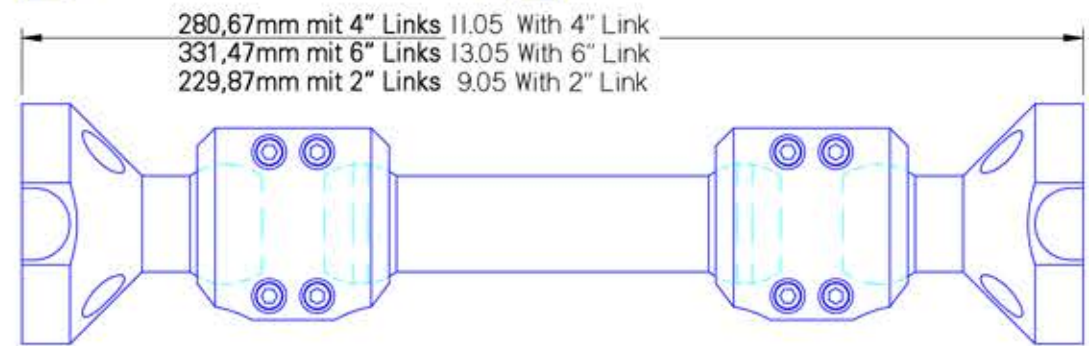

AFSB-4 Button Base

AFSB-1 Ball Base

AFSB-3 Ball Adapter

AFSB-3-\* Link

AFSB-2 Knuckle

AFSB-5 Adapter

Werte ohne Einheitsangabe sind in Zoll (Inch)

This print is property of Swivel-Link and is loaned to the recipient subject to return upon demand. Contents are copyrighted and must not be reproduced in any way without written permission from Swivel-Link.