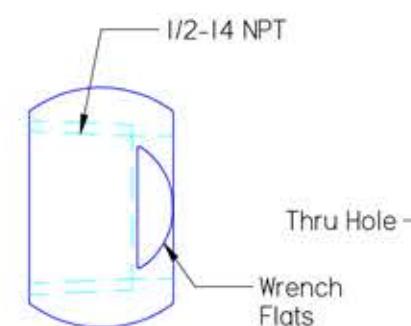

AFSB-4 Button Base

AFSB-1 Ball Base

AFSB-3 Ball Adapter

AFSB-3-\* Link

AFSB-2 Knuckle

AFSB-5 Adapter

Werte ohne Einheitsangabe sind in Zoll (Inch)

This print is property of Swivel-Link and is loaned to the recipient subject to return upon demand. Contents are copyrighted and must not be reproduced in any way without written permission from Swivel-Link.