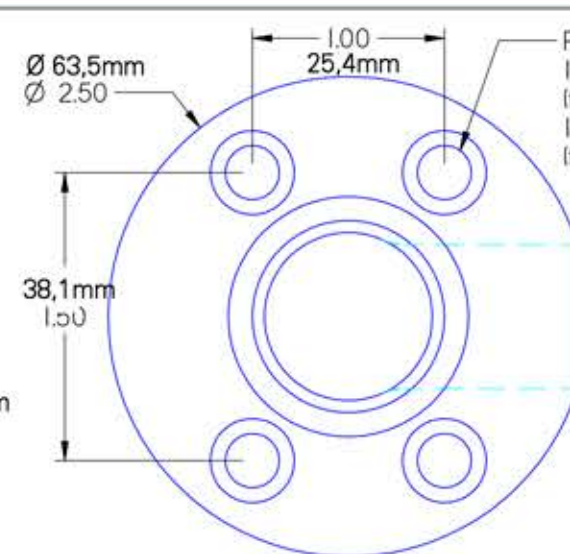

AFSB-4 Button Base

AFSB-1 Ball Base

AFSB-3 Ball Adapter

AFSB-3-\* Link

AFSB-2 Knuckle

AFSB-5 Adapter

Werte ohne Einheitsangabe sind in Zoll (Inch)

This print is property of Swivel-Link and is loaned to the recipient subject to return upon demand. Contents are copyrighted and must not be reproduced in any way without written permission from Swivel-Link.