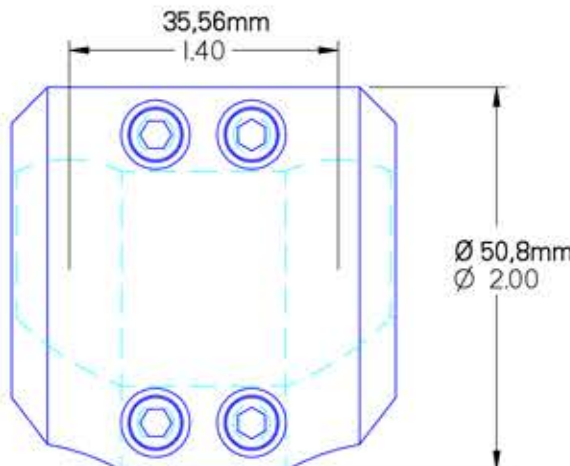

AFSB-4 Button Base

AFSB-1 Ball Base

AFSB-3 Ball Adapter

AFSB-3-\* Link

AFSB-2 Knuckle

AFSB-5 Adapter

Werte ohne Einheitsangabe sind in Zoll (Inch)

This print is property of Swivel-Link and is loaned to the recipient subject to return upon demand. Contents are copyrighted and must not be reproduced in any way without written permission from Swivel-Link.